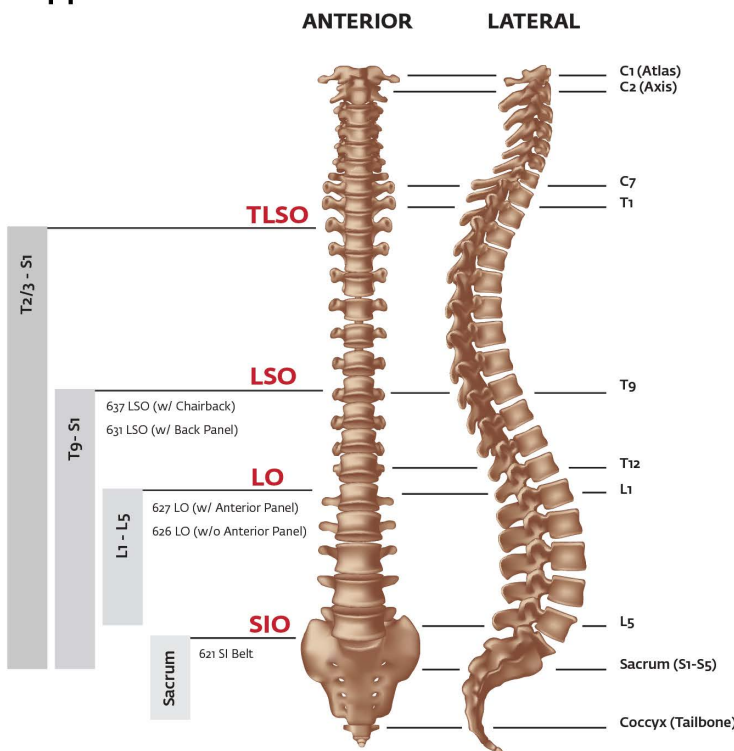

LSO | LUMBOSACRAL ORTHOSES | PRODUCT SHEET

SEMI-UNIVERSAL SIZING

LOW PROFILE LATERAL SUPPORT

EXOS™ THERMOFORMABLE PANELS

MODULAR STEP-UP/STEP-DOWN DESIGN

ADJUSTABLE (ANGLE) BELT WINGS

INDEPENDENT SUPERIOR/INFERIOR CLOSURE SYSTEM
(Powered By Boa® Technology)

The **Exos™** Spine Bracing System is a unique, prefabricated, semi-universal design spine orthosis that can be easily customized to fine tune fit with thermoformable, rigid anterior and posterior panels. Independent superior/inferior compression delivered by a patent pending belt design offers superior support and decompression.

The **Exos FORM™ 637** provides a higher degree of spinal support and relief from a wide range of indications from acute lower back pain to post-operative support. The **Exos FORM™ 637** provides superior sagittal and coronal control and support from T9-S1.

SYSTEM MODEL	SIZE	PART #	WAIST MEASUREMENT SIZING	
Exos FORM™ 637	L/XL	200637-60	L/XL	S/M
	S/M	200637-40	49" - 60" (125cm - 152cm)	25" - 49" (63cm - 125cm)

Range of Spinal Support

Common Indications for Use