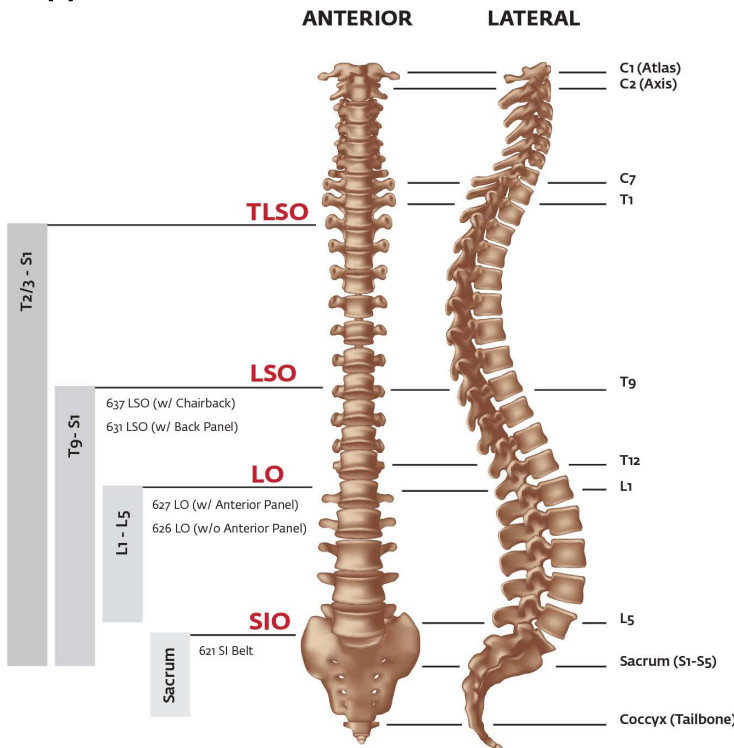

LSO | LUMBOSACRAL ORTHOSES | PRODUCT SHEET

SEMI-UNIVERSAL SIZING

LOW PROFILE LATERAL SUPPORT

EXOS™ THERMOFORMABLE PANELS

MODULAR STEP-UP/STEP-DOWN DESIGN

ADJUSTABLE (ANGLE) BELT WINGS

INDEPENDENT SUPERIOR/INFERIOR CLOSURE SYSTEM
(Powered By Boa® Technology)

The **Exos™** Spine Bracing System is a unique, prefabricated, semi-universal design spine orthosis that can be easily customized to fine tune fit with thermoformable, rigid anterior and posterior panels. Independent superior/inferior compression delivered by a patent pending belt design offers superior support and decompression.

The **Exos FORM™ 637** provides a higher degree of spinal support and relief from a wide range of indications from acute lower back pain to post-operative support. The **Exos FORM™ 637** provides superior sagittal and coronal control and support from T9-S1.

SYSTEM MODEL	SIZE	PART #	WAIST MEASUREMENT SIZING	
Exos FORM™ 637	L/XL	200637-60	L/XL	S/M
	S/M	200637-40	49" - 60" (125cm - 152cm)	25" - 49" (63cm - 125cm)

Range of Spinal Support

Common Indications for Use